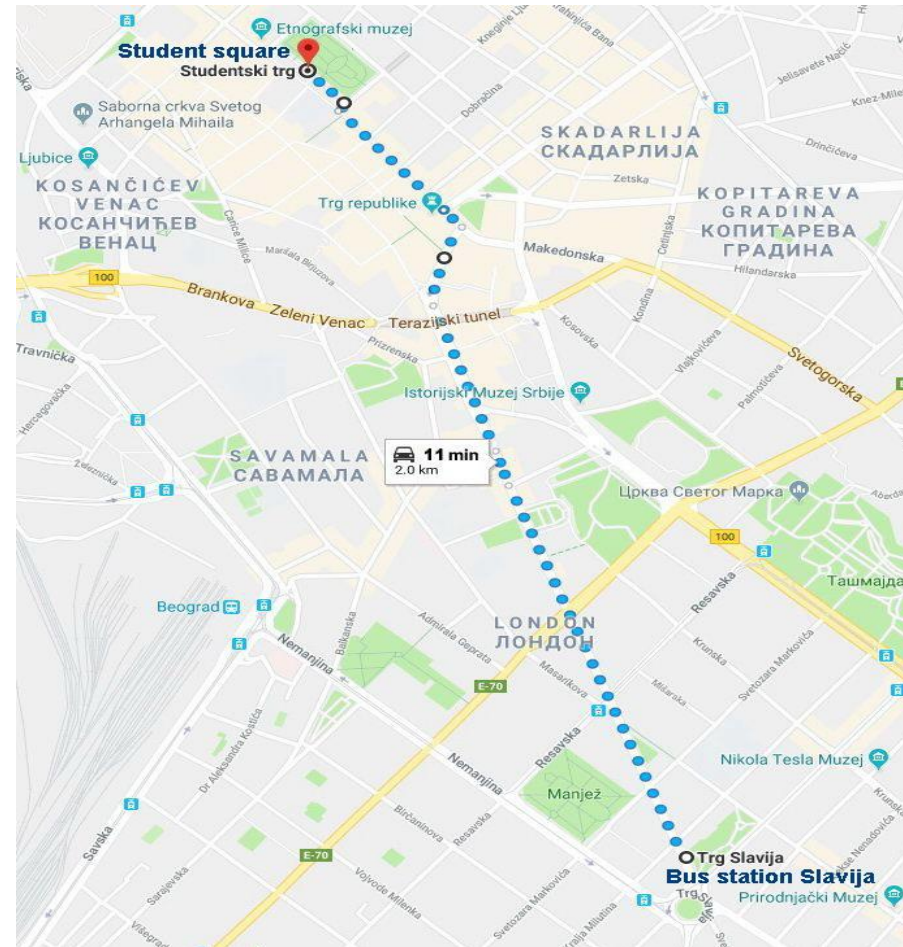

How to reach Kralja Petra St. 46

From Nikola Tesla Airport (approx. time 25-30 minutes)

Take the bus **A1** and follow the instructions below. Last station is **Slavija Square (approx. time 25-30 minutes)**.

From **Slavija Square** to **bus station Slavija at Kralja Milana Street** takes a 1 minute walk (89 meters).

Wait for the line: 19 or 21 or 22 or 29 or 31.

Go to **Student Square** (last station).

After 200 meters take right to **Kralja Petra Street**.

After 100 meters you will reach your destination.