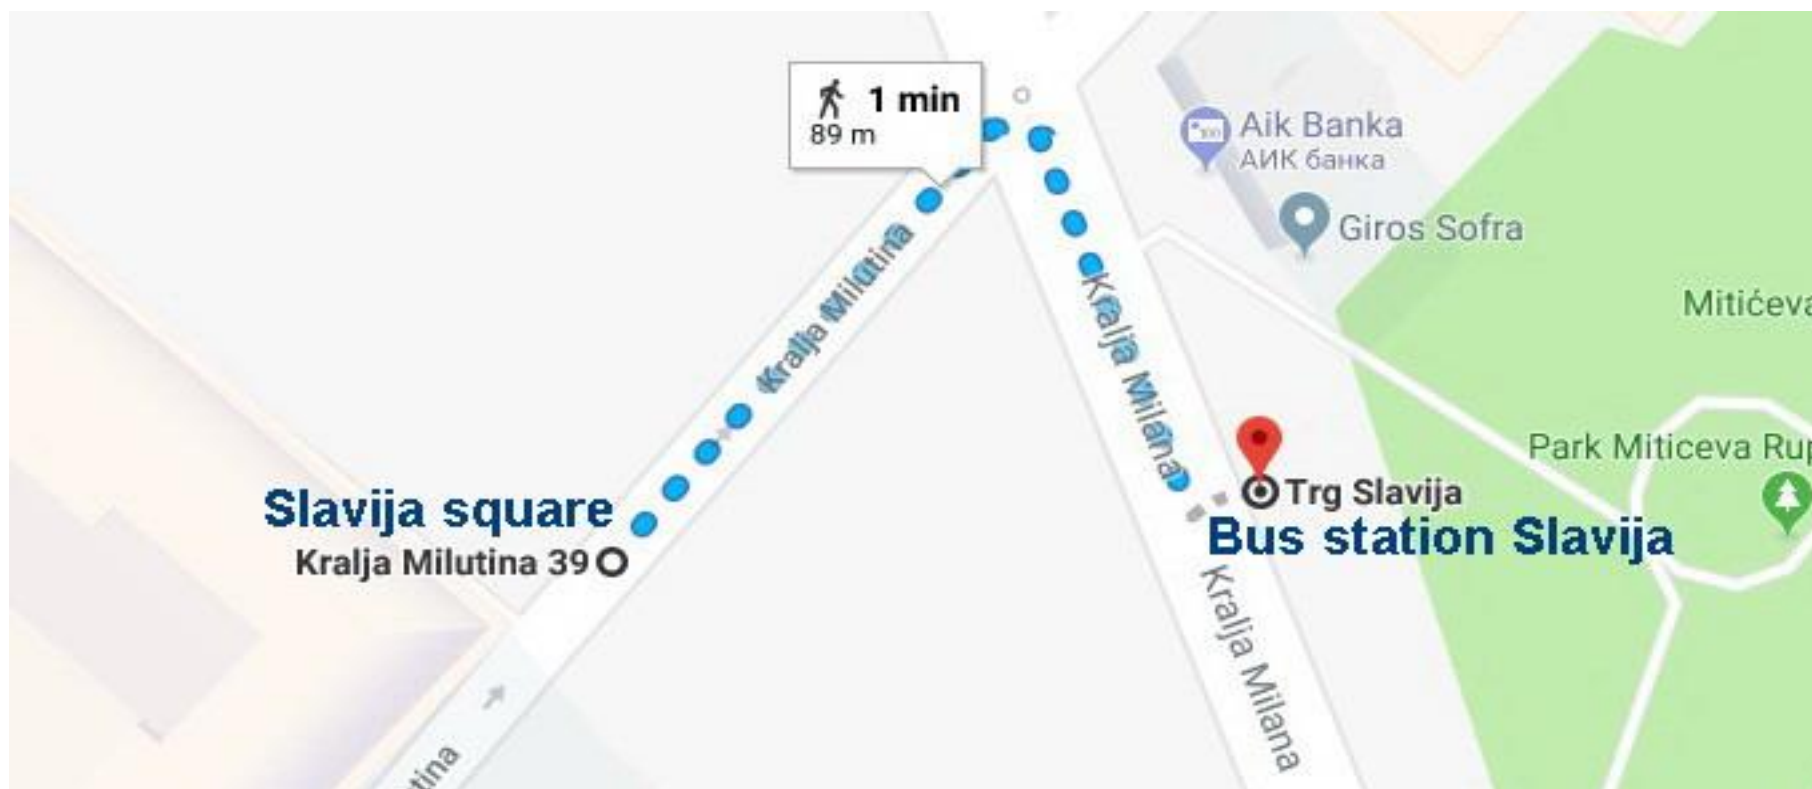

How to reach Kralja Petra St. 46

From Nikola Tesla Airport (approx. time 25-30 minutes)

Take the bus **A1** and follow the instructions below. Last station is **Slavija Square (approx. time 25-30 minutes)**.

From **Slavija Square** to **bus station Slavija at Kralja Milana Street** takes a 1 minute walk (89 meters).

Wait for the line: 19 or 21 or 22 or 29 or 31.

Go to **Student Square** (last station).

After 200 meters take right to **Kralja Petra Street**.