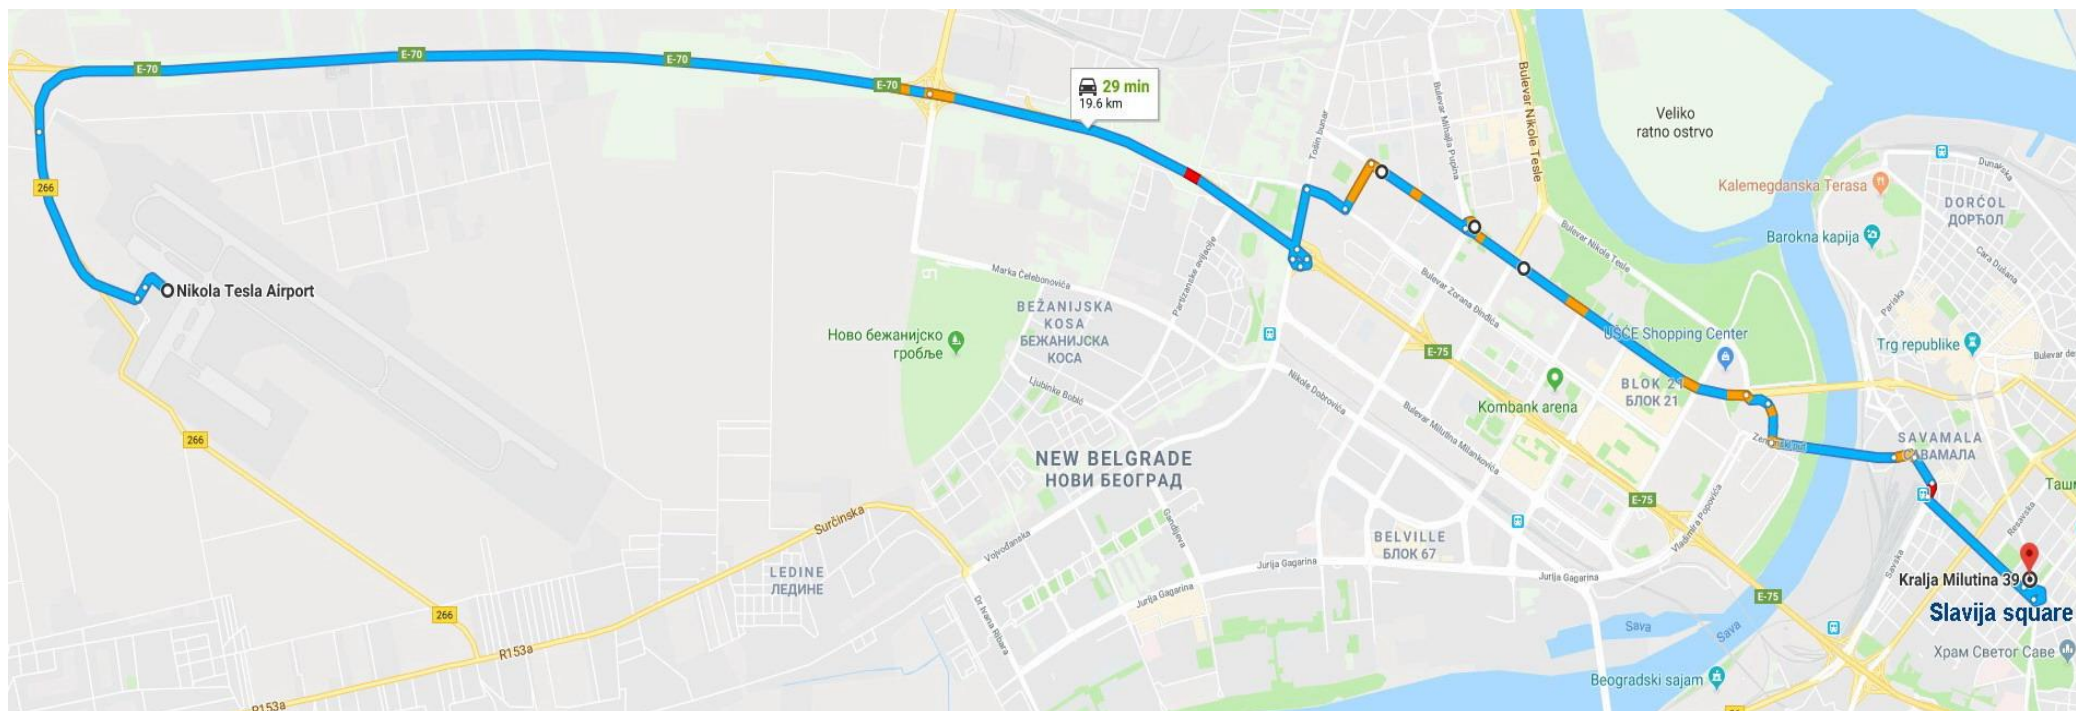

How to reach Kralja Petra St. 46

From Nikola Tesla Airport (approx. time 25-30 minutes)

Take the bus **A1** and follow the instructions below. Last station is **Slavija Square (approx. time 25-30 minutes)**.

From **Slavija Square** to **bus station Slavija at Kralja Milana Street** takes a 1 minute walk (89 meters).

Wait for the line: 19 or 21 or 22 or 29 or 31.

Go to **Student Square** (last station).

After 200 meters take right to **Kralja Petra Street**.

After 100 meters you will reach your destination.